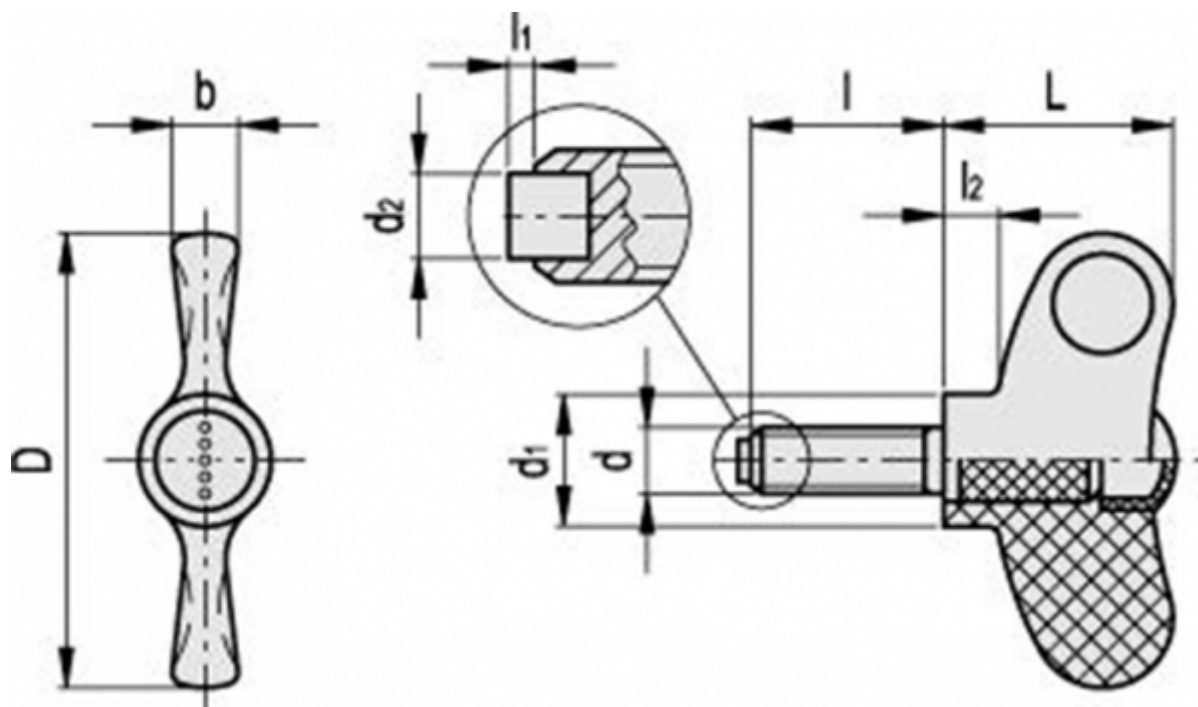

Article number: 23022245766

Description: Wing screw with bolt EWN.48-SST-p-M6x20-PB-C6

Measures

$b = 7$

$D = 48$

$d = 6$

$d1 = 13.5$

$l = 20$

$l1 = 1.5$

$l2 = 5.5$

$L = 24$

Weight in (g) = 14